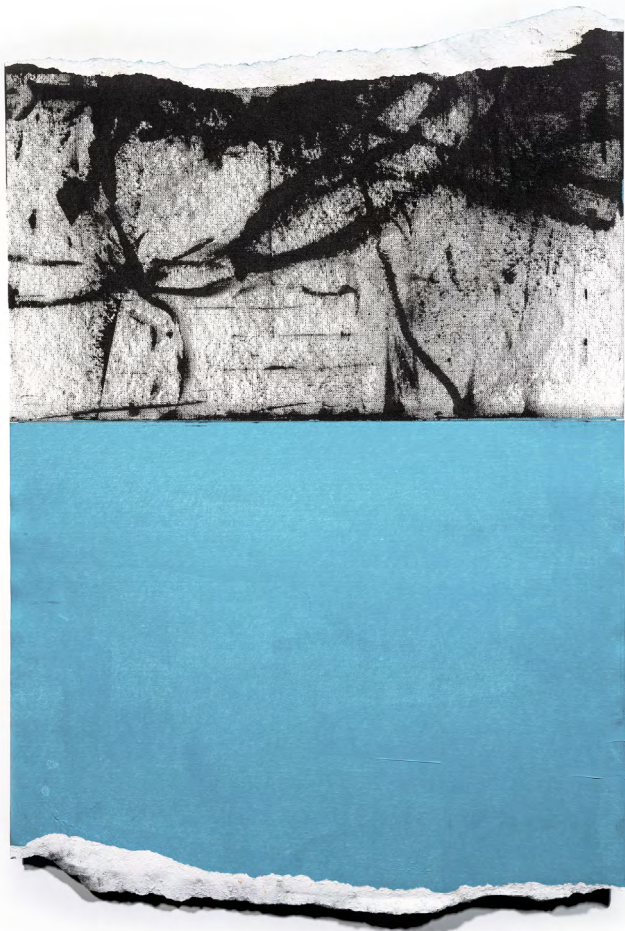

Graphite pigment & oil paint on Canson paper
59 x 42cm

\$1,200

DISSEVER // CONSTANTINE RED
2021

Graphite pigment & oil paint on Canson paper
56 x 42cm

\$1,200

DISSEVER // PIERO GREEN
2021

Graphite pigment & oil paint on Canson paper
58 x 42cm

\$1,200

DISSEVER // YELLOW NICKEL
2021

Graphite pigment & oil paint on Canson paper
56 x 42cm

\$1,200

DISSEVER // KORRES BLUE
2021

Graphite pigment & oil paint on Canson paper
59 x 42cm

\$1,200

DISSEVER // SCOTCH BLUE