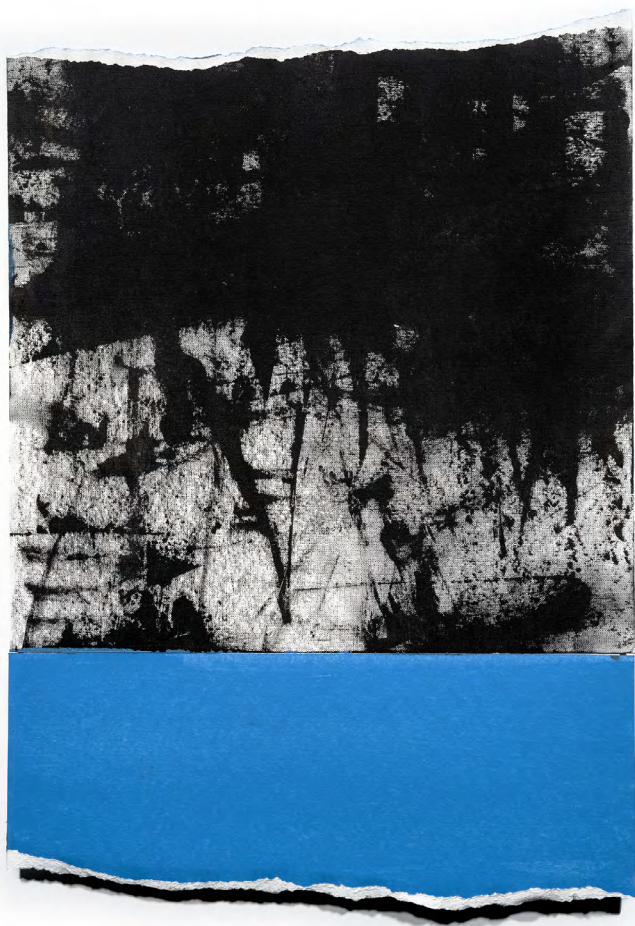

\$1,200

DISSEVER // YELLOW NICKEL
2021

Graphite pigment & oil paint on Canson paper
56 x 42cm

\$1,200

DISSEVER // KORRES BLUE
2021

Graphite pigment & oil paint on Canson paper
59 x 42cm

\$1,200

DISSEVER // SCOTCH BLUE