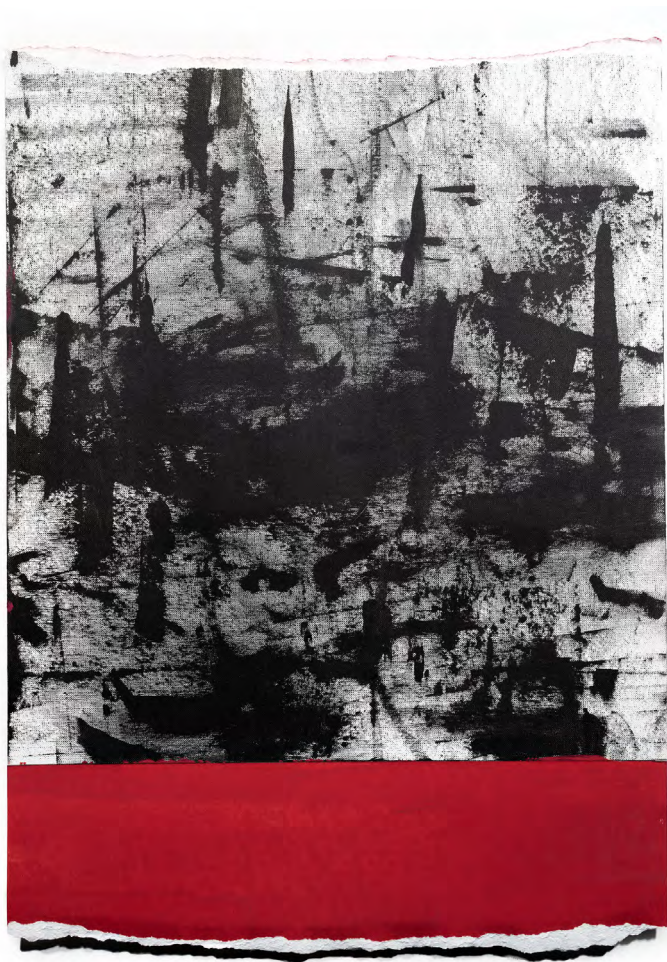

DISSEVER // CONSTANTINE RED
2021

Graphite pigment & oil paint on Canson paper
56 x 42cm

$1,200